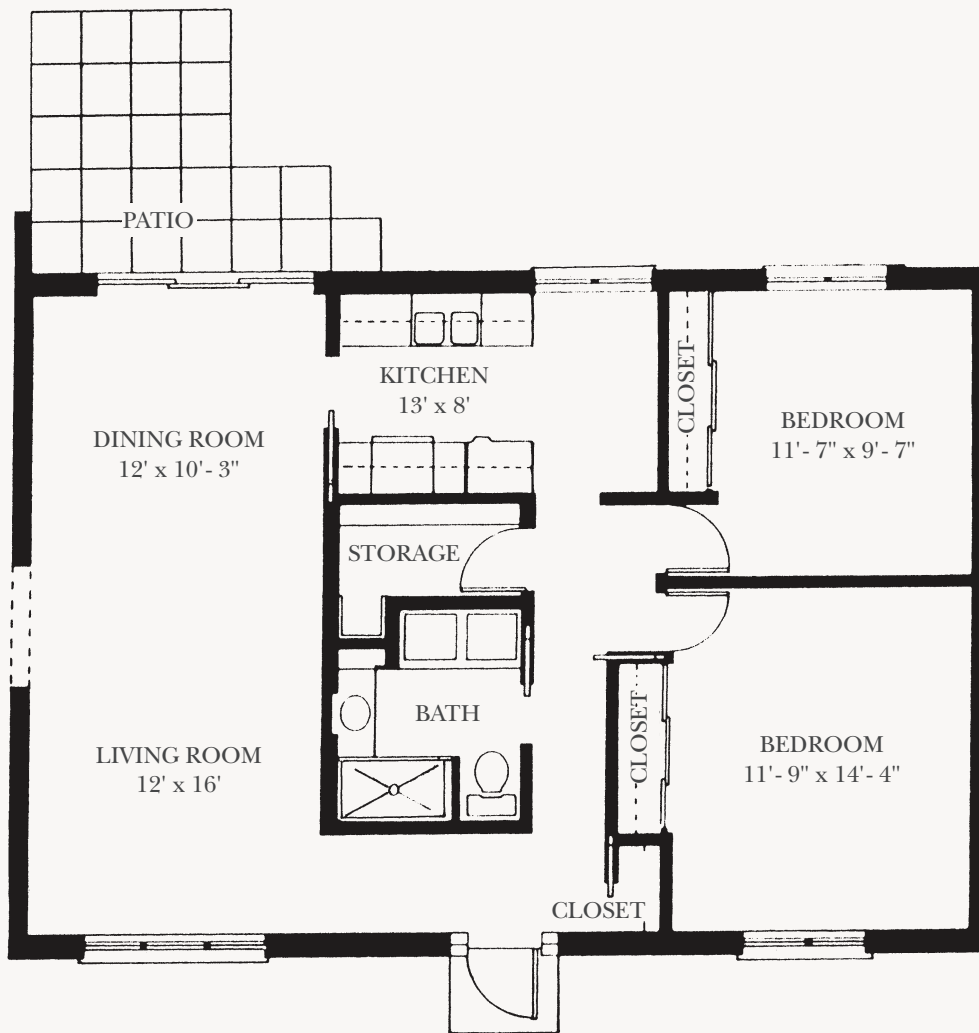

# THE SHERIDAN TWO BEDROOM TOWNHOUSE

1,100 sq. ft.

All measurements are approximate and not to scale.