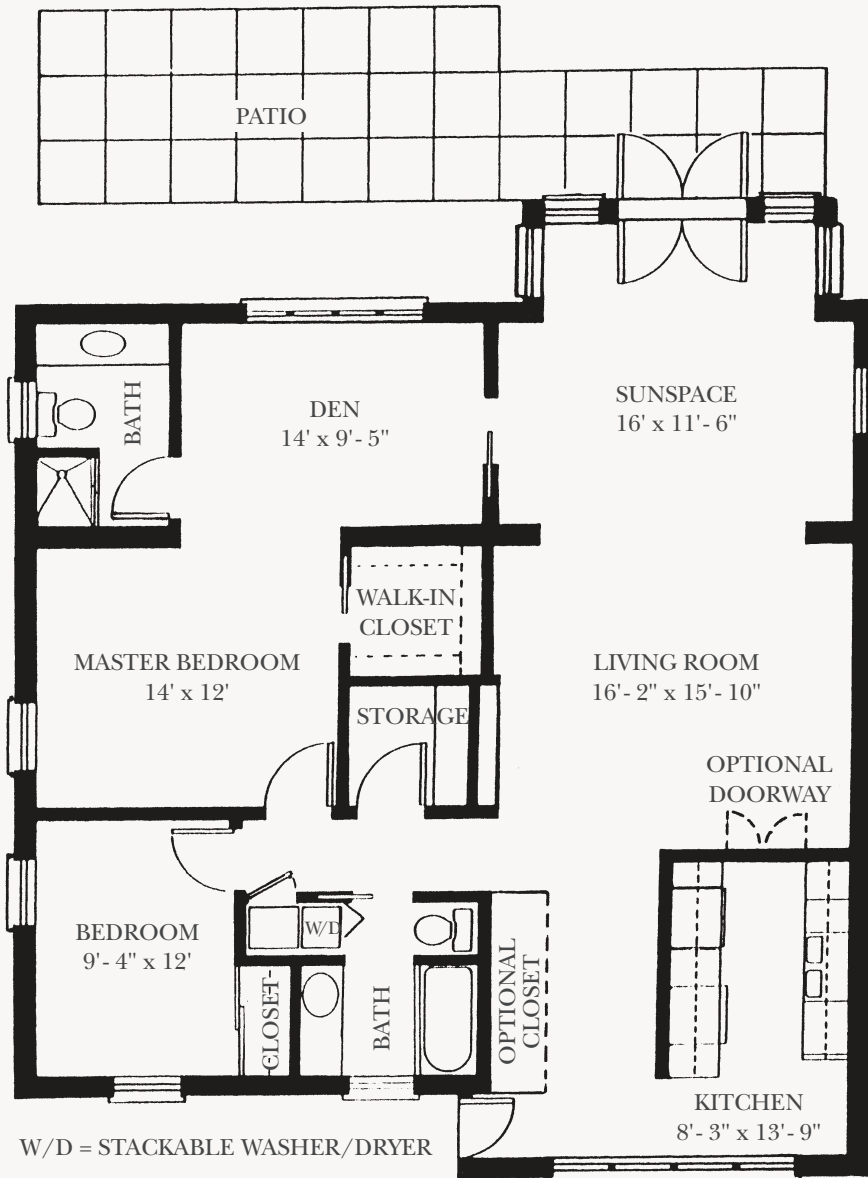

THE PARK PLACE TWO BEDROOM COTTAGE

1,600 sq. ft.

All measurements are approximate and not to scale.