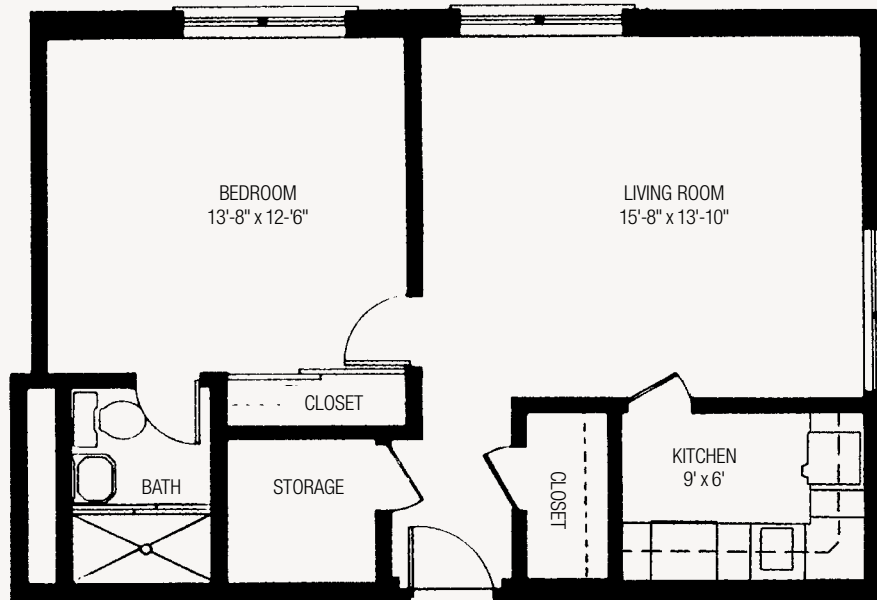

THE HAMILTON AT ONE CALVIN CIRCLE ONE BEDROOM APARTMENT

585 sq. ft.

All measurements are approximate and not to scale.

3 2 0 0 G R A N T S T R E E T | E V A N S T O N | I L L I N O I S 6 0 2 0 1
8 4 7 - 5 7 0 - 3 4 2 2 | P R E S B Y T E R I A N H O M E S . O R G