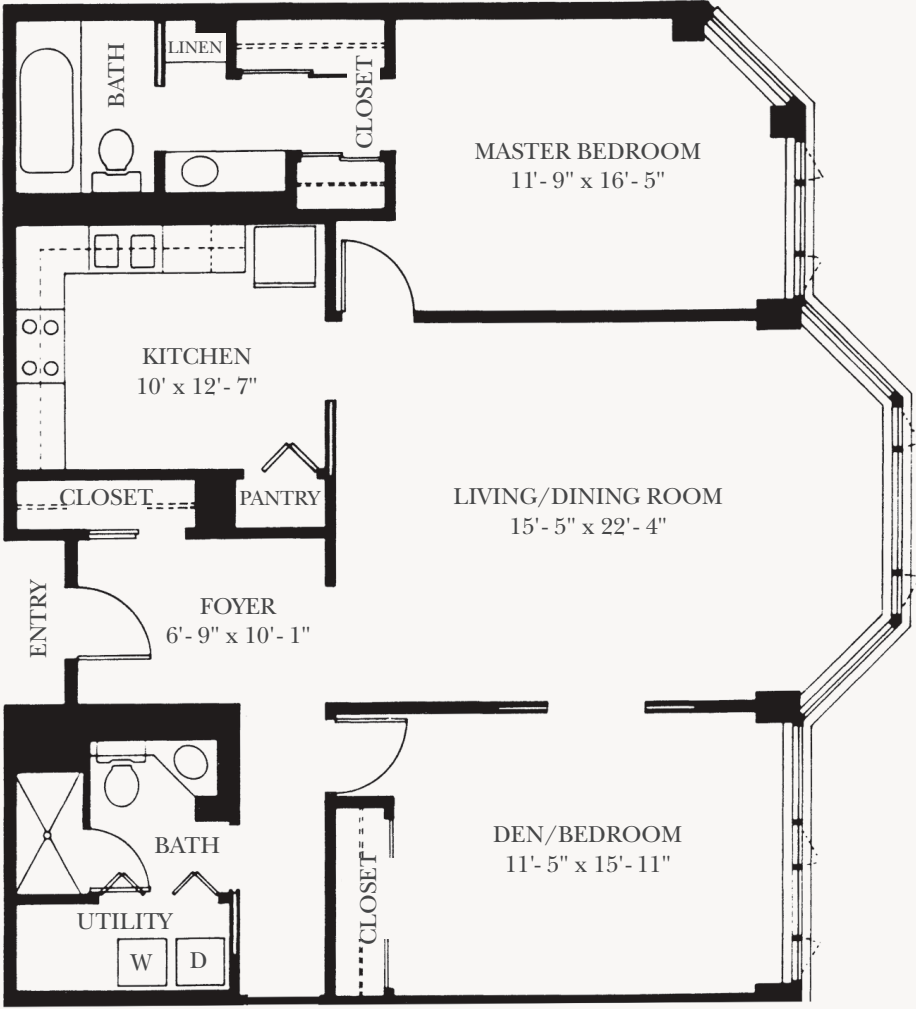

THE ELMWOOD AT ONE ARBOR LANE
TWO BEDROOM APARTMENT

1,435 sq. ft.

All measurements are approximate and not to scale.